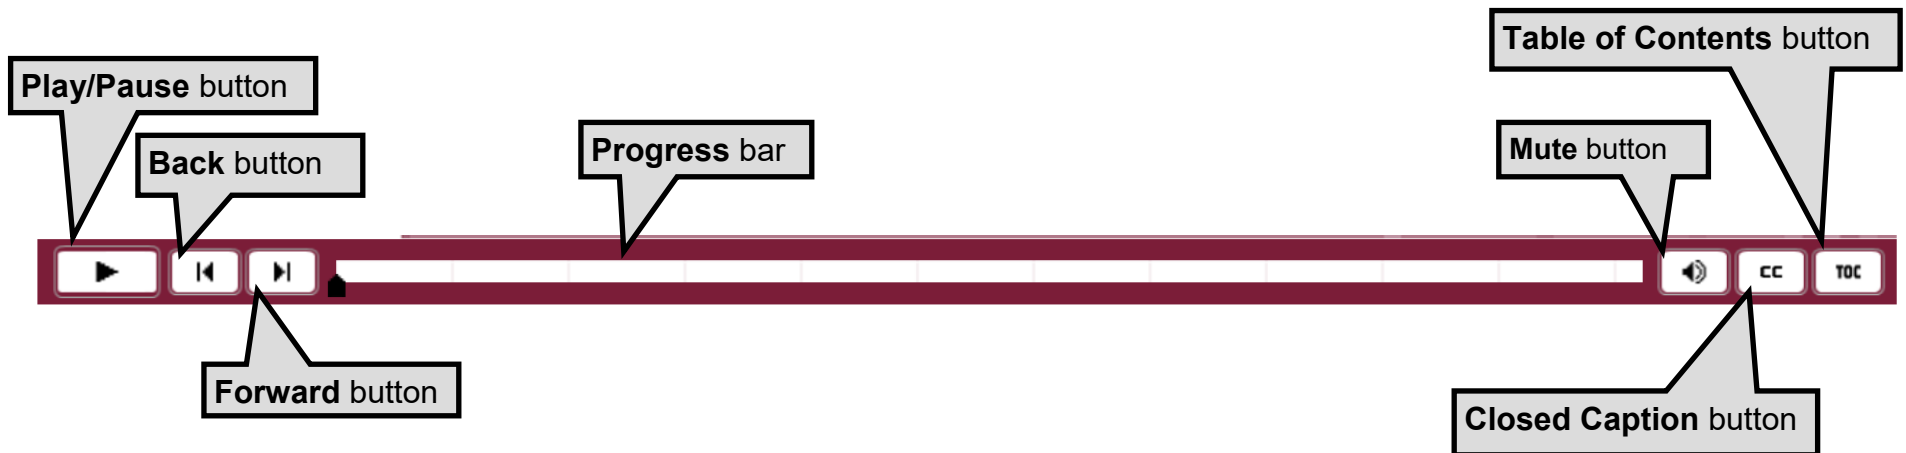

Computer Based Training Navigation

Online training is available to prepare you for a transition to the New Secure Employer Website. These modules are posted on the Pension Administration Learning Management System (PALMS) and are designed to allow you to move through the training at your own pace.

This guide highlights the Playbar features available to help you navigate through your training. Use the Playbar to pause, move ahead or rewind lessons and demonstrations at any time.

Note: for the best user experience, use Google Chrome to access and complete modules. Internet Explorer users may experience audio issues which require updates to repair.

Playbar Features

Playbar Features		Description
	Play/Pause button	Stops or resumes a slide.
	Forward button	Moves user to next slide in module.
	Back button	Returns user to previous slide.
	Progress button	Displays your progress in the current module.
	Mute button	Turns audio on and off.
	CC button	Displays or hides closed captioning.
	TOC button	Displays the module Table of Contents.