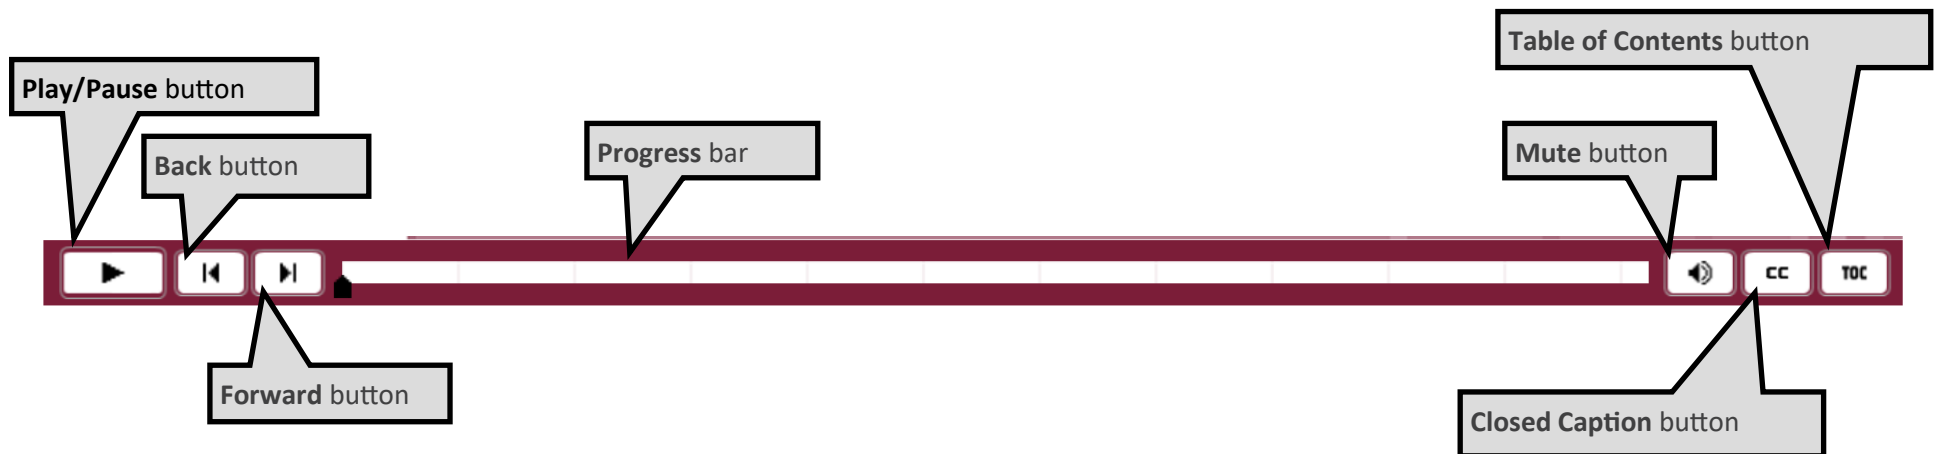

Computer Based Training Navigation

Online training is available to prepare you for a transition to the New Secure Employer Website. These modules are posted on the Pension Administration Learning Management System (PALMS) and are designed to allow you to move through the training at your own pace.

This guide highlights the Playbar features available to help you navigate through your training. Use the Playbar to pause, move ahead or rewind lessons and demonstrations at any time.

Please note, for the best user experience, use [Google Chrome](#) to access and complete modules. Internet Explorer users may experience audio issues which require updates to repair.

Playbar Features

Playbar Features		Description
	Play/Pause button	Stops or resumes a slide.
	Forward button	Moves user to next slide in module.
	Back button	Returns user to previous slide.
	Progress button	Displays your progress in the current module.
	Mute button	Turns audio on and off.
	CC button	Displays or hides closed captioning.
	TOC button	Displays the module Table of Contents.